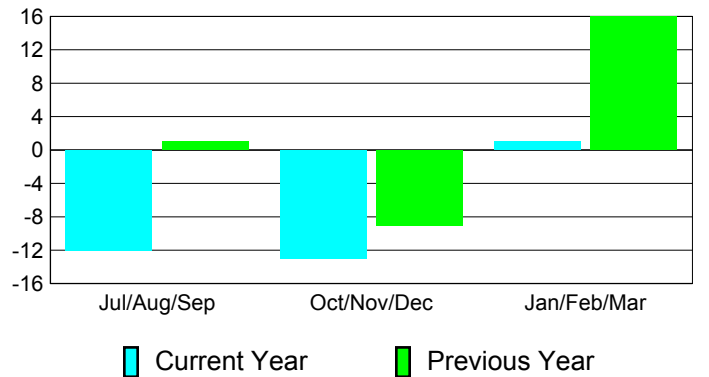

Gender Comparison 2010-2011

Jul/Aug/Sep

Oct/Nov/Dec

Jan/Feb/Mar

Male

Female