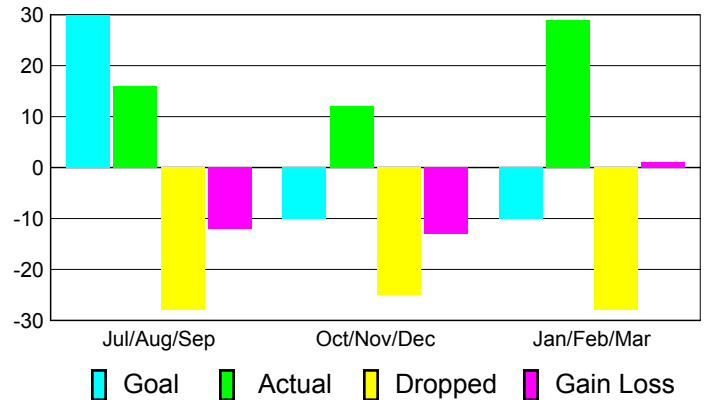

### YTD Status Quo Clubs 2010-2011

Status Quo Clubs Compared to Status Quo Members

## MEMBERSHIP

**Membership Results**  
2010-2011

**Membership**  
2009-2010

Month	Net Memb Goal	Actual New Memb	Actual Dropped Memb	Gain/Loss of Memb	Gain/Loss of Memb
Jul/Aug/Sep	30	16	-28	-12	1
Oct/Nov/Dec	-10	12	-25	-13	-9
Jan/Feb/Mar	-10	29	-28	1	16
<b>Totals</b>	<b>10</b>	<b>57</b>	<b>-81</b>	<b>-24</b>	<b>8</b>

### Membership Results 2010-2011

Goal, New, Dropped, Gain/Loss

### Comparison of Membership Gain/Loss

Current Year Compared to the Previous Year